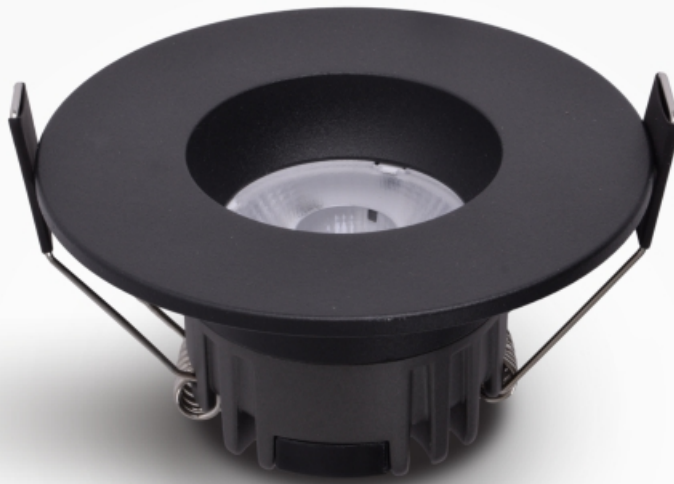

3 YEARS
WARRANTY

3 CCT
CHANGEABLE

6500K 4000K 3000K

VIDEO

COB85

7W

specification

PRODUCT NAME :	LED DOWNLIGHT
MODEL NO. :	COB85 7W
SPECIFICATION :	AC220-240V, 50-60Hz, 7W
WORKING TEMP :	-20~50(°C)
POWER FACTOR :	>0.6
CRI(RA) :	>80
COLOR :	Sand Black
LIGHT SOURCE :	COB
LUMEN :	80 LM/W
BEAM ANGLE :	24°
PRODUCT SIZE :	98*48mm
CUT OUT :	70-90mm
IP :	IP20
APPLICATION :	Home, Shop, Hotel..etc.
WARRANTY :	3 years
STANDARD :	CE

Color Temperature:

6500-4000K-3000K (3CCT) Changeable